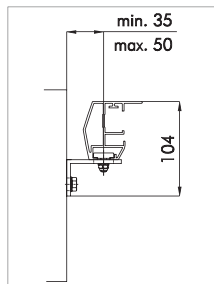

With reveal angle