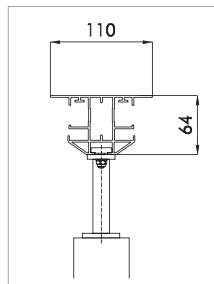

## TECHNICAL DATA

	max. width	max. projection	min. width stand. motor	min. width RTS. m.
VARIO system acrylic cloth	5000	6000	900	1000
VARIO coupled system acrylic cloth	8000	6000	1700	1800
VARIO system Soltis cloth	4000	6000	900	1000
VARIO coupled system Soltis cloth	8000	6000	1700	1800

## OPTIONS OF VARIO INSTALLATION (dimensions in mm)

With spacer bracket

With reveal angle

Central guide rail for coupled systems