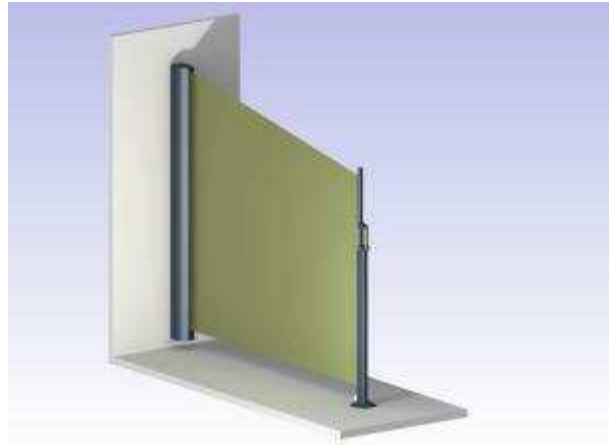

The SIDELINE cassette was developed in a modern, neutral yet typical European design. Available in a wide variety of frame colours, the SIDELINE will compliment any external facade. High-quality and corrosion resistant materials and coatings make the SIDELINE a very durable product.

Discreet

The mounting brackets allow the cassette to rest on the mounting surface without any gap, thus concealing the mounting parts.

Secure lock

A child-proof lock avoids kickbacks or unwanted opening. Quality and safety come first.

Retraction aid

A caster is used as a retraction aid, reducing the effort for extending and retracting the awning.

Dimensions

Straight Unit: Maximum system height 2100 mm. Maximum projection 4000 mm

Sloped unit:

The sloped unit design is the optimal lateral addition to your folding arm awning.

Dimensions sloped unit:

Maximum system height 2500 mm

Maximum projection 4000 mm

Maximum angle 20°

The Sideline comes with Helioscreen's 3 Year Warranty.