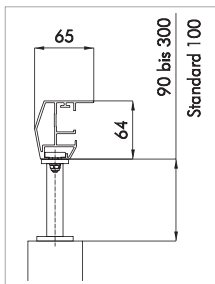

OPTIONS OF VARIO INSTALLATION (dimensions in mm)

With spacer bracket