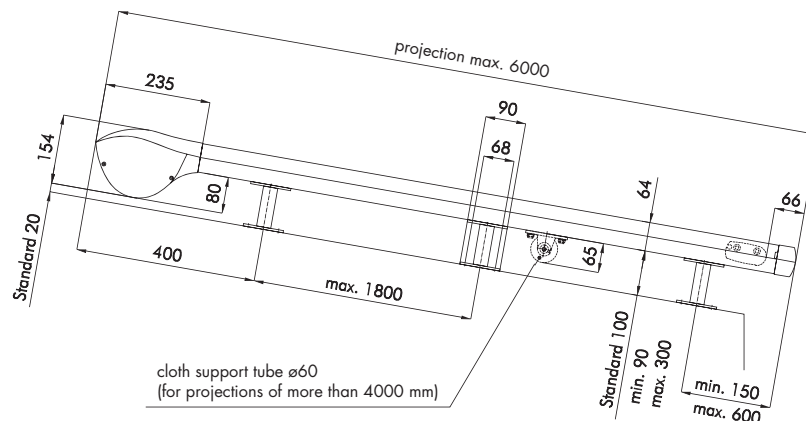

SIDE VIEW VARIOSCREEN® (dimensions in mm)

DRIVE: Motorised

FRAME COLOUR:

Standard Dulux power coat