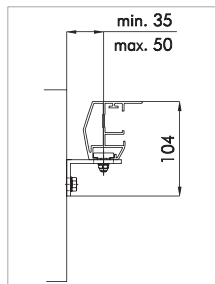

With reveal angle