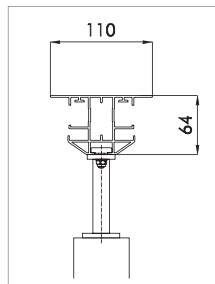

## TECHNICAL DATA

|                                    | max. width | max. projection | min. width stand. motor | min. width RTS. m. |
|------------------------------------|------------|-----------------|-------------------------|--------------------|
| VARIO system acrylic cloth         | 5000       | 6000            | 900                     | 1000               |
| VARIO coupled system acrylic cloth | 8000       | 6000            | 1700                    | 1800               |
| VARIO system Soltis cloth          | 4000       | 6000            | 900                     | 1000               |
| VARIO coupled system Soltis cloth  | 8000       | 6000            | 1700                    | 1800               |

## OPTIONS OF VARIO INSTALLATION (dimensions in mm)

With spacer bracket

With reveal angle

Central guide rail for coupled systems